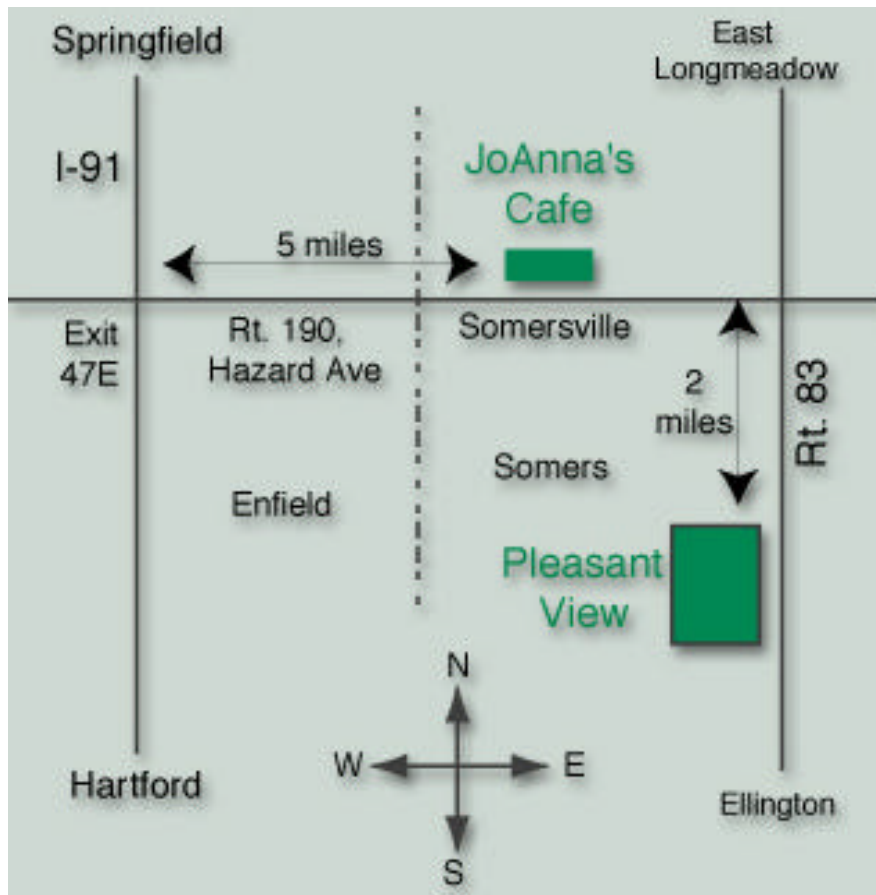

**Pleasant View Cafe &
Banquet Hall**

452 South Rd, Rt. 83,
Somers, CT • (860) 749-5868
Mailing Address: 452 South Road,
Somers 06071

Rt. 84 From Hartford:

Take exit 66 (Tunnel Road, Vernon)
Take left at end of ramp
Take left at stop sign
Take right at first traffic light - Rt. 30
Take 1st left (West St., police station is on left)
Continue on Rt. 83 (through center of Rockville and through Ellington).
Pleasant View Golf Center is located approximately 1/4 mile over Somers line on the left.

From 1-91 in Massachusetts:

Take I-91 South, get off at exit 47East (East on Rt. 190 towards Stafford/Somers)
Follow Rt. 190 approximately 7 miles to intersection of Rt. 83 in Somers - by the Somers Inn.
Head South on Rt. 83 about 2 miles
Pleasant View will be on your right.

From East Longmeadow

From the East Longmeadow Rotary, follow signs to Rt. 83 (South) into Somers, CT
Continue through intersection of Rt. 190 & Rt. 83.
Pleasant View is approximately 2 miles on the right past the Rt. 190 intersection.